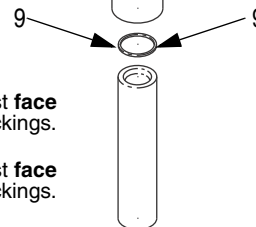

Lips of **throat** packings must **face down**. Lubricate packings.

Lips of **piston** packings must **face up**. Lubricate packings.

Piston packing arrangement for 223842